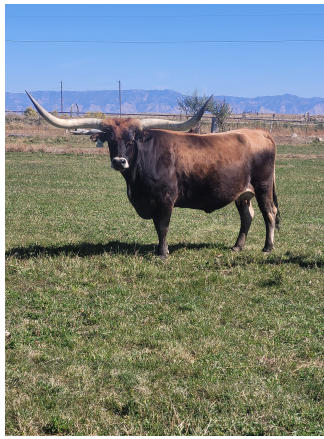

**GP SWEET HORSESHOE J**

Registration 1: CI299357  
 Breeder: Rick Friedrich  
 Owner: Gary & Pamela Liddell-G&P Ranch

Courtesy of The Gardner Cattle Company

TTT: 67.0000 on 04/25/2021

GP SWEET HORSESHOE J